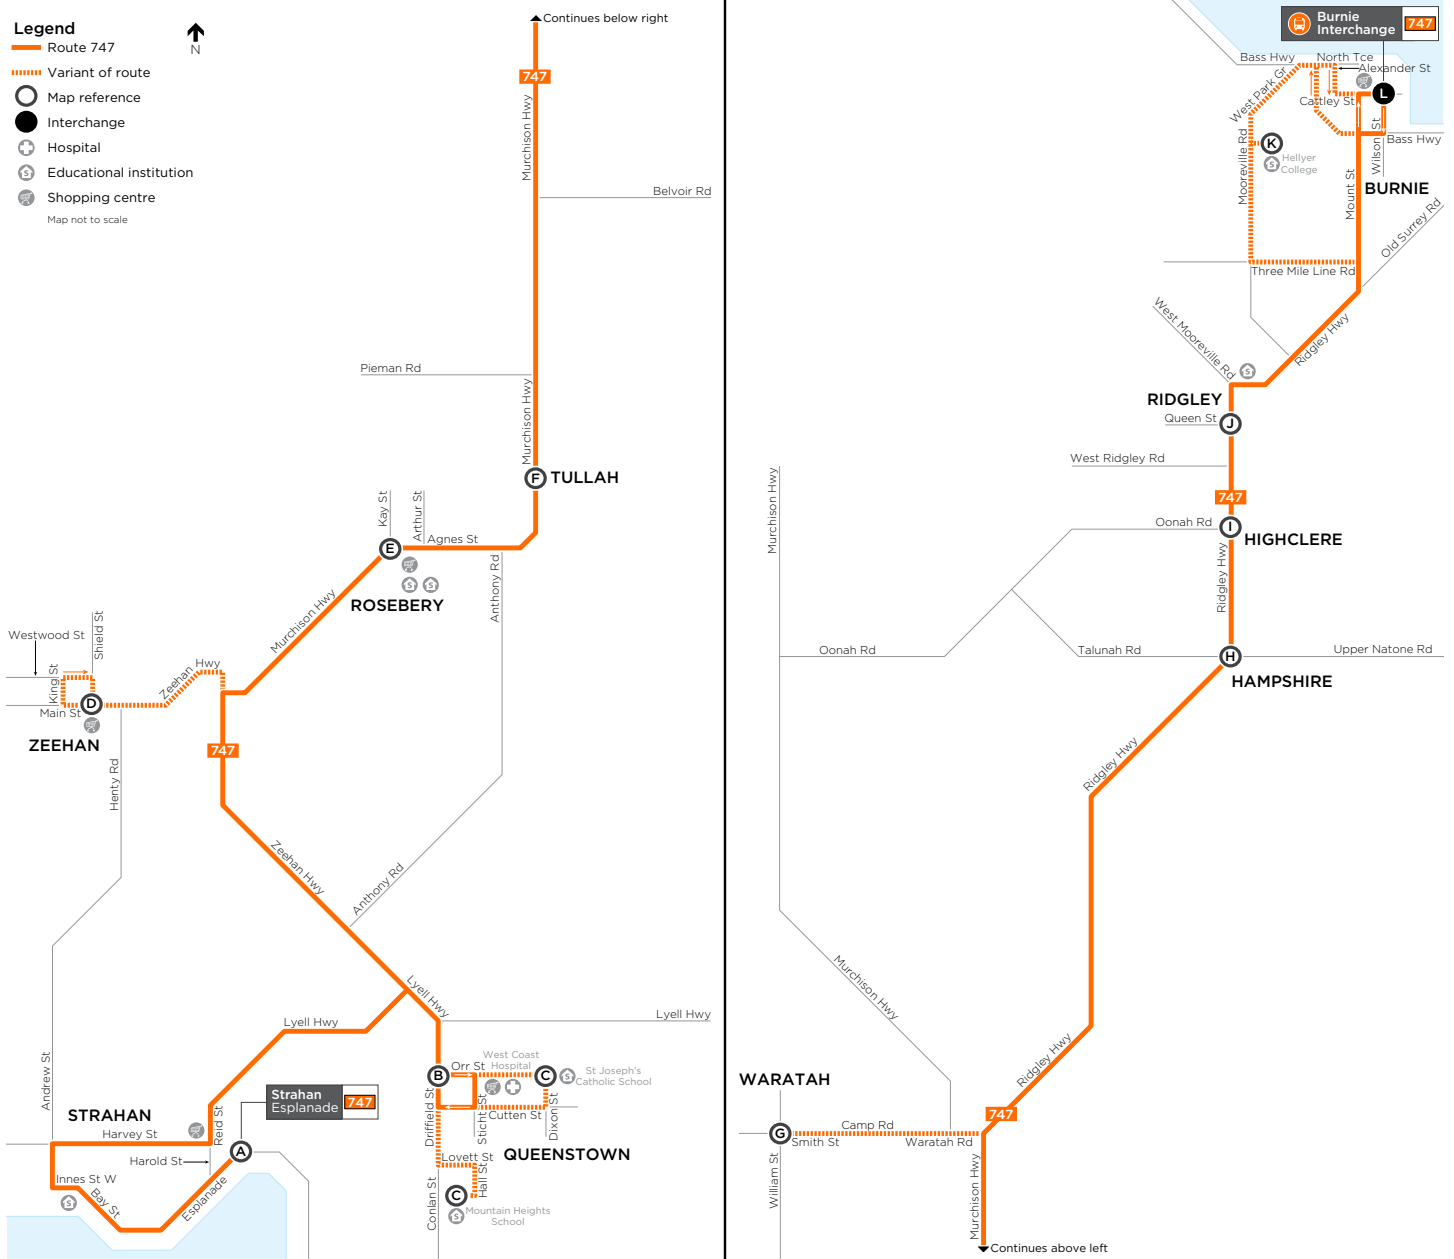

# West Coast to Burnie

ROUTE NUMBER | ROUTE

### BUS ROUTE MAP

- Legend**
- Route 747
  - Variant of route
  - Map reference
  - Interchange
  - Hospital
  - Educational institution
  - Shopping centre
- Map not to scale

Service only stops at points shown on map

Connect to the Redline inter-city service for travel through to Devonport, Launceston and Hobart. For more information on travel options visit [www.transport.tas.gov.au](http://www.transport.tas.gov.au). To access the inter-city timetable visit [www.tasredline.com.au](http://www.tasredline.com.au)

Connect to the Redline inter-city service for travel through to Devonport, Launceston and Hobart. For more information on travel options visit [www.transport.tas.gov.au](http://www.transport.tas.gov.au). To access the inter-city timetable visit [www.tasredline.com.au](http://www.tasredline.com.au)